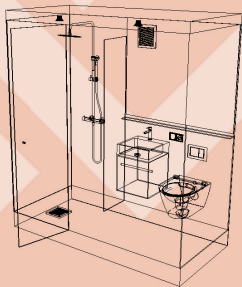

ROSSOBLU

CUBE is a complete bathroom with a shower, washbasin, and toilet. CUBE naturally fits into the space. With its sleek dimensions of 120 x 210 cm, CUBE is compact yet spacious. Its light and modern design allow it to harmoniously blend into any environment.

Cube

The solution for small spaces

CUBE always serves its purpose in places where there is actually no space for a bathroom. Stylish, modern, and inconspicuous, it can be installed within a few hours.

ROSSOBLU

ROSSOBLU

With a wide selection of modular system components, your new bathroom can be created in just a few days. This minimizes revenue loss and maximizes guest satisfaction.

Primio

Simple, modular, individual...

Our wall, floor, and ceiling elements are modularly designed. With this structure and complete factory integration of lighting, plumbing, and ventilation technology, a PRIME bathroom can be installed minimally invasive within 4 days.