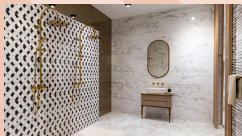

the one and only...

Krion is thermally deformable and can be shaped into any form. When combined with high-quality fittings, it creates absolutely individual and unique spaces. The factory integration of lighting, plumbing, and ventilation technology reduces installation time to a minimum.

ROSSOBLU