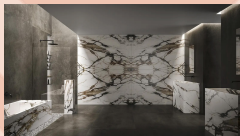

the one and only...

Krion is thermally deformable and can be shaped into any form. When combined with high-quality fittings, it creates absolutely individual and unique spaces. The factory integration of lighting, plumbing, and ventilation technology reduces installation time to a minimum.

ROSSOBLU